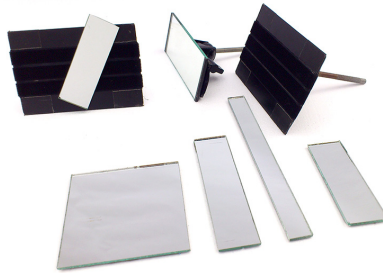

## ■ Mirror Board

ミラー

- |                |             |
|----------------|-------------|
| ● Size:        | Rental fee: |
| L 1280 × 980mm | ¥3,000      |
| M 980 × 980mm  | ¥2,000      |
| 850 × 800mm    | ¥2,000      |
| S 660 × 520mm  | ¥1,000      |

## ■ Mirror set (various kinds)

小ミラーセット

- Size: 50 × 80mm ~ 300 × 300mm
- Rental fee: ¥1,000